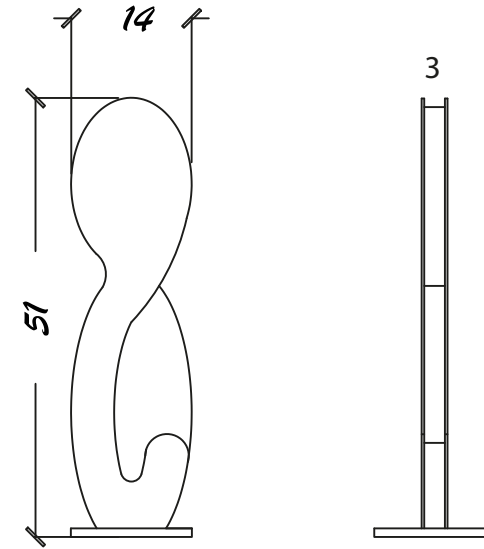

The light source is LED with a temperature of 3000K.

Finish with sandblasted texture.
It has a remote control dimmer.

Weight: 750 gr.

Dimensions: 30 x 150 x 15 cm

Power supply: 110/220V/Ac > 24V/Dc

 **CristofaroLuce**
www.cristofaroluce.ro

Weight: 450 gr
Dimensions: 32 x 52 x 1,5 cm
Power supply: 110/220V/Ac > 24V/Dc

Carolina

Table lamp

black mat

blue mat

red mat

yellow mat

Dedicated to my daughter, **Carolina** is an ambient light table lamp.

The overlapping of the two layers that compose it through the intersection of curved lines recall the phases of conception of fetal growth and birth through a purely stylistic interpretation. The body of the lamp is made of composite material while the base is made of iron.

Weight: 1,00 Kg

Dimensions: 51 x 14 x 3 cm

Power supply: 110/220V/Ac > 24V/Dc

CristofaroLuce light lab
Sos Fabrica de Glucoza, 7 corp. B
Sector 2 - BUCHAREST - (RO)
tommaso@cristofaroluce.ro
Tel. +40.731 32 19 94
www.cristofaroluce.ro