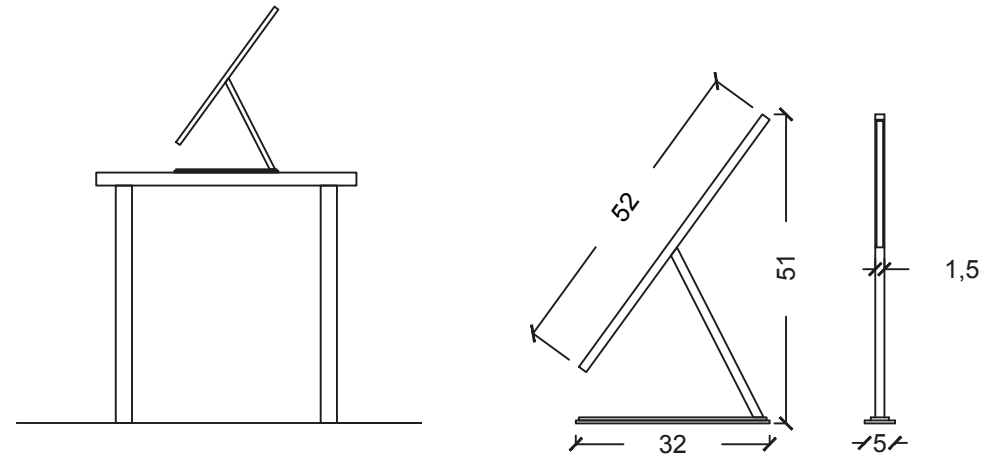

Achille

Table lamp