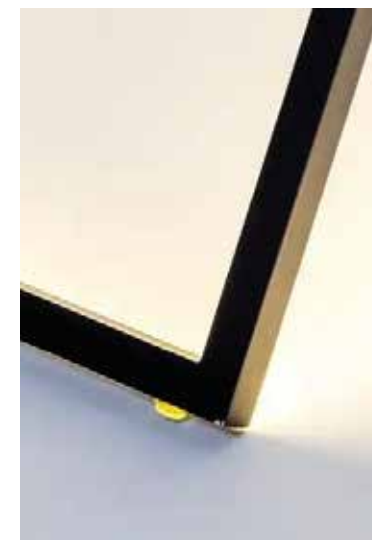

Cornice

Cornice

Floor lamp

Cornice is a rectangular made-to-order hand-crafted floor lamp. Made with 1.5 mm thick aluminium, which gets cleaned and prepared for painting using abrasive brushes with different levels of coarseness.

The painting requires several steps to give the piece a matte finish with sandblasted texture. The diffuser is made of white custom-cut stiplax for each single unit. The cork on the bottom of the base insulates the lamp from the support.

The light source is LED with a temperature of 3000K.

Finish with sandblasted texture.
It has a remote control dimmer.

Weight: 750 gr.

Dimensions: 30 x 150 x 15 cm

Power supply: 110/220V/Ac > 24V/Dc

CristofaroLuce
www.cristofaroluce.ro