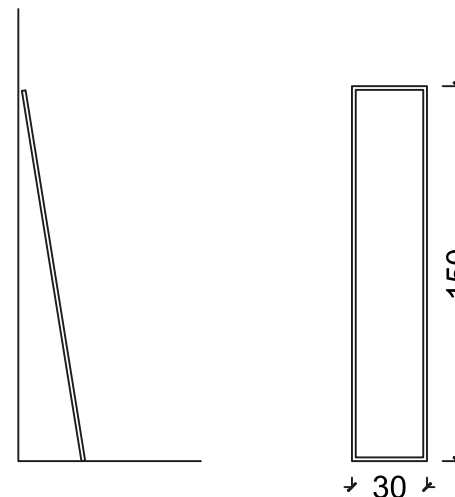

The light source is a 8.8W LED light bulb Colour: 3000K

Weight: 2.2 kg

Dimensions: 9 x 150 cm

Power supply: 110/220V/AC > 24V/Dc

Cornice

Cornice

Floor lamp

Cornice is a rectangular made-to-order hand-crafted floor lamp. Made with 1.5 mm thick aluminium, which gets cleaned and prepared for painting using abrasive brushes with different levels of coarseness.

The light source is LED with a temperature of 3000K.

Finish with sandblasted texture.
It has a remote control dimmer.

Weight: 750 gr.

Dimensions: 30 x 150 x 15 cm

Power supply: 110/220V/Ac > 24V/Dc

 **CristofaroLuce**
www.cristofaroluce.ro

Weight: 450 gr
Dimensions: 32 x 52 x 1,5 cm
Power supply: 110/220V/Ac > 24V/Dc

Carolina

Table lamp

black mat

blue mat

red mat

yellow mat

Dedicated to my daughter, **Carolina** is an ambient light table lamp.

Weight: 1,00 Kg

Dimensions: 51 x 14 x 3 cm

Power supply: 110/220V/Ac > 24V/Dc

CristofaroLuce light lab
Sos Fabrica de Glucoza, 7 corp. B
Sector 2 - BUCHAREST - (RO)
tommaso@cristofaroluce.ro
Tel. +40.731 32 19 94
www.cristofaroluce.ro