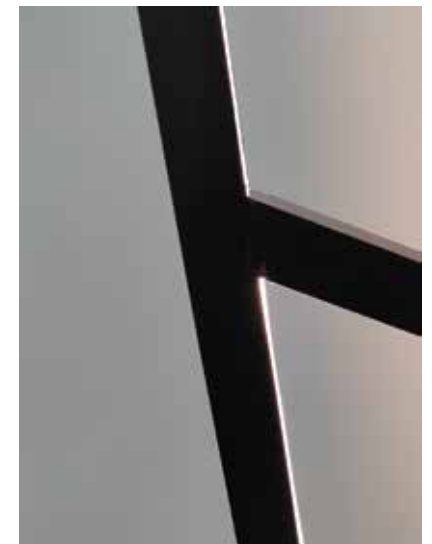

Achille is a table lamp made only to order with a highly artisanal method. Materials such as aluminum, stiplax, cork are used for the construction. Its light source is a 10 W LED type with three types of color gradation: 3000K – 4500K. Dimmable with remote control.

Weight: 450 gr
Dimensions: 32 x 52 x 1,5 cm
Power supply: 110/220V/Ac > 24V/Dc