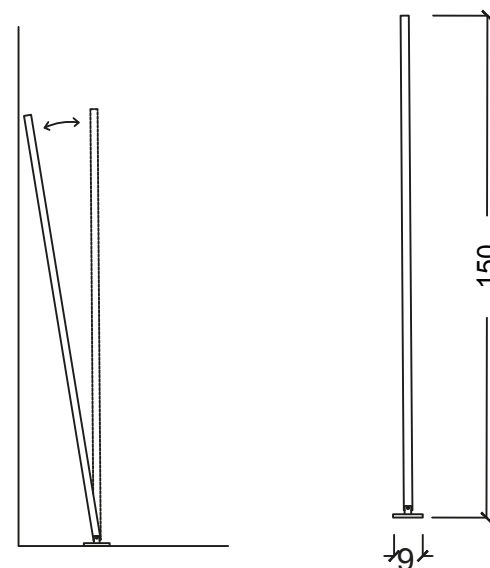

Gica Contra

Floor lamp

Gica Contra is a floor lamp designed by Tommaso Cristofaro and hand-crafted to order only in a limited edition.

Made with 1.5 mm thick aluminium, which gets cleaned and prepared for painting using abrasive brushes with different levels of coarseness.

The painting requires several steps to give the piece a matte finish with sandblasted texture. The diffuser is made of white custom-cut stipler for each single unit. The cork on the bottom of the base insulates the lamp from the support.

The light source is a 8.8W LED light bulb Colour: 3000K

Weight: 2.2 kg

Dimensions: 9 x 150 cm

Power supply: 110/220V/AC > 24V/Dc